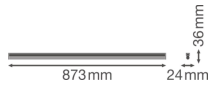

Specifications Ledvance LED Batten Linear Compact High Output 15W
1500lm - 830 Warm White | 90cm

[View Product](#)

General Information

SKU	234127
EAN	4058075106239
Brand	Ledvance
Manufacturer Name	LN COMP HO 900 15W/3000K
Any Lamp all-in warranty	5 Years
Average Lifetime (h)	50000

Technical Information

Technology	LED Integrated
Voltage (V)	220-240
Dimmable	Not Dimmable
Colour of Light	White
Colour Code	830 Warm White
Colour temperature (Kelvin)	3000 Warm White
Colour Rendering (Ra)	80-89
Light colour options	Single Color
Luminous Efficacy (lm/W)	100
Power factor	>0.50
Including bulb	Yes
Suitable for Outdoor	No
Length	90cm
Product Type Category	LED Batten

Fixture Information

Mounting Method	Surface
IP-rating	IP20
Impact Protection (IK)	IK03 - 0.35 joule
Housing	PC (Polycarbonate)
Colour of the Fixture	White
Colour of material	White
Emergency Lighting	No Emergency Unit
Series	Linear

Dimensions

Length (mm)	873
Width (mm)	24
Height (mm)	36

Sensor Information

Type of sensor	No Sensor
----------------	-----------

Why Any-lamp?

 Order from the **largest lighting specialist** in Europe  **Customised** quotation